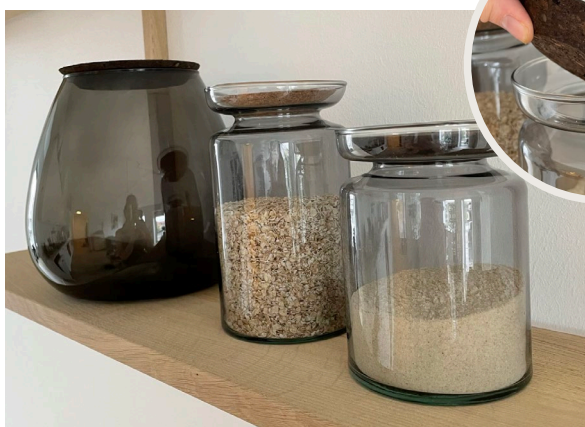

i OOhh Cork Collection is designed to be multifunctional. Use it by itself or in combination with other OOhh and Vance Kitira products.