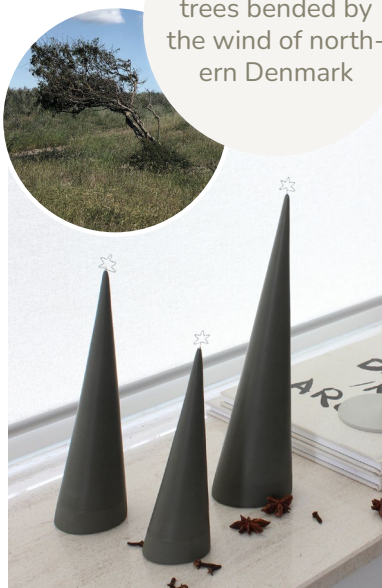

**BALT13**  
L13,5 x W12,5 x H6 cm

**BALT28**  
L30 x W28 x H6 cm

Colors

Inspired by trees bended by the wind of northern Denmark