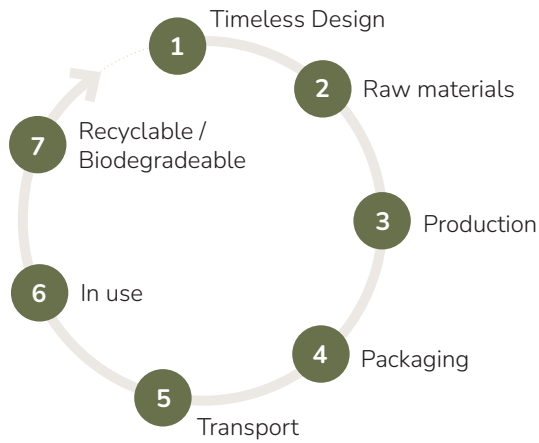

A full circle of sustainable thinking

We consider our CO2 footprint in every step from design, to raw materials, production packaging and all the way to its eco-friendly reuse and disposal.

We create products which can be ecofriendly disposed after use.

Responsible packaging

1. Optimized packaging: Eco-nested

Since 2020, several OOhh pots are nested. For products with an Eco-nested symbol, every second pot will be slightly wider, so we are able to nest two pots of the same height to help reduce our CO2 footprint.

2. Recycled packaging boxes

The cardboard boxes for our collections are made of recycled paper.

3. Your order is shipped in reused boxes

We always reuse boxes from suppliers and other businesses in our area to ship your order. If you receive any plastic filling, please note that it is 100% waste material from other businesses in our area. We only use waste-collected plastic. We hope you will treat the waste with care.

4. Recycled box filling

The boxes which are too weak to be reused for packing, we shred and turn into box fillers, which will ensure a safe transport for your goods.