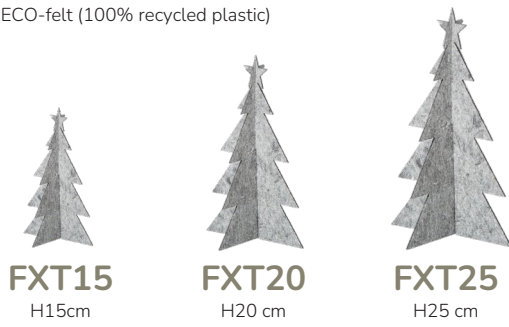

Foldable Trees & Stars

ECO-felt (100% recycled plastic)

i FXT and XFS series are shipped flat packed.