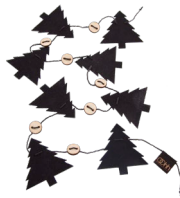

## Strings

ECO-felt (100% recycled plastic)

**XFSS**

Stars  
L: 150 cm

Colors

BLK WH GY

**XFST**

Trees  
L: 150 cm