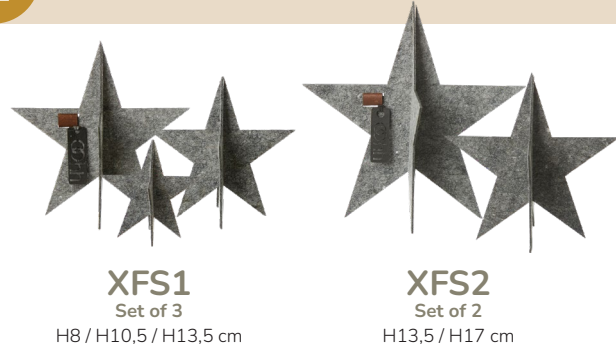

Foldable Trees & Stars

ECO-felt (100% recycled plastic)

i FXT and XFS series are shipped flat packed.